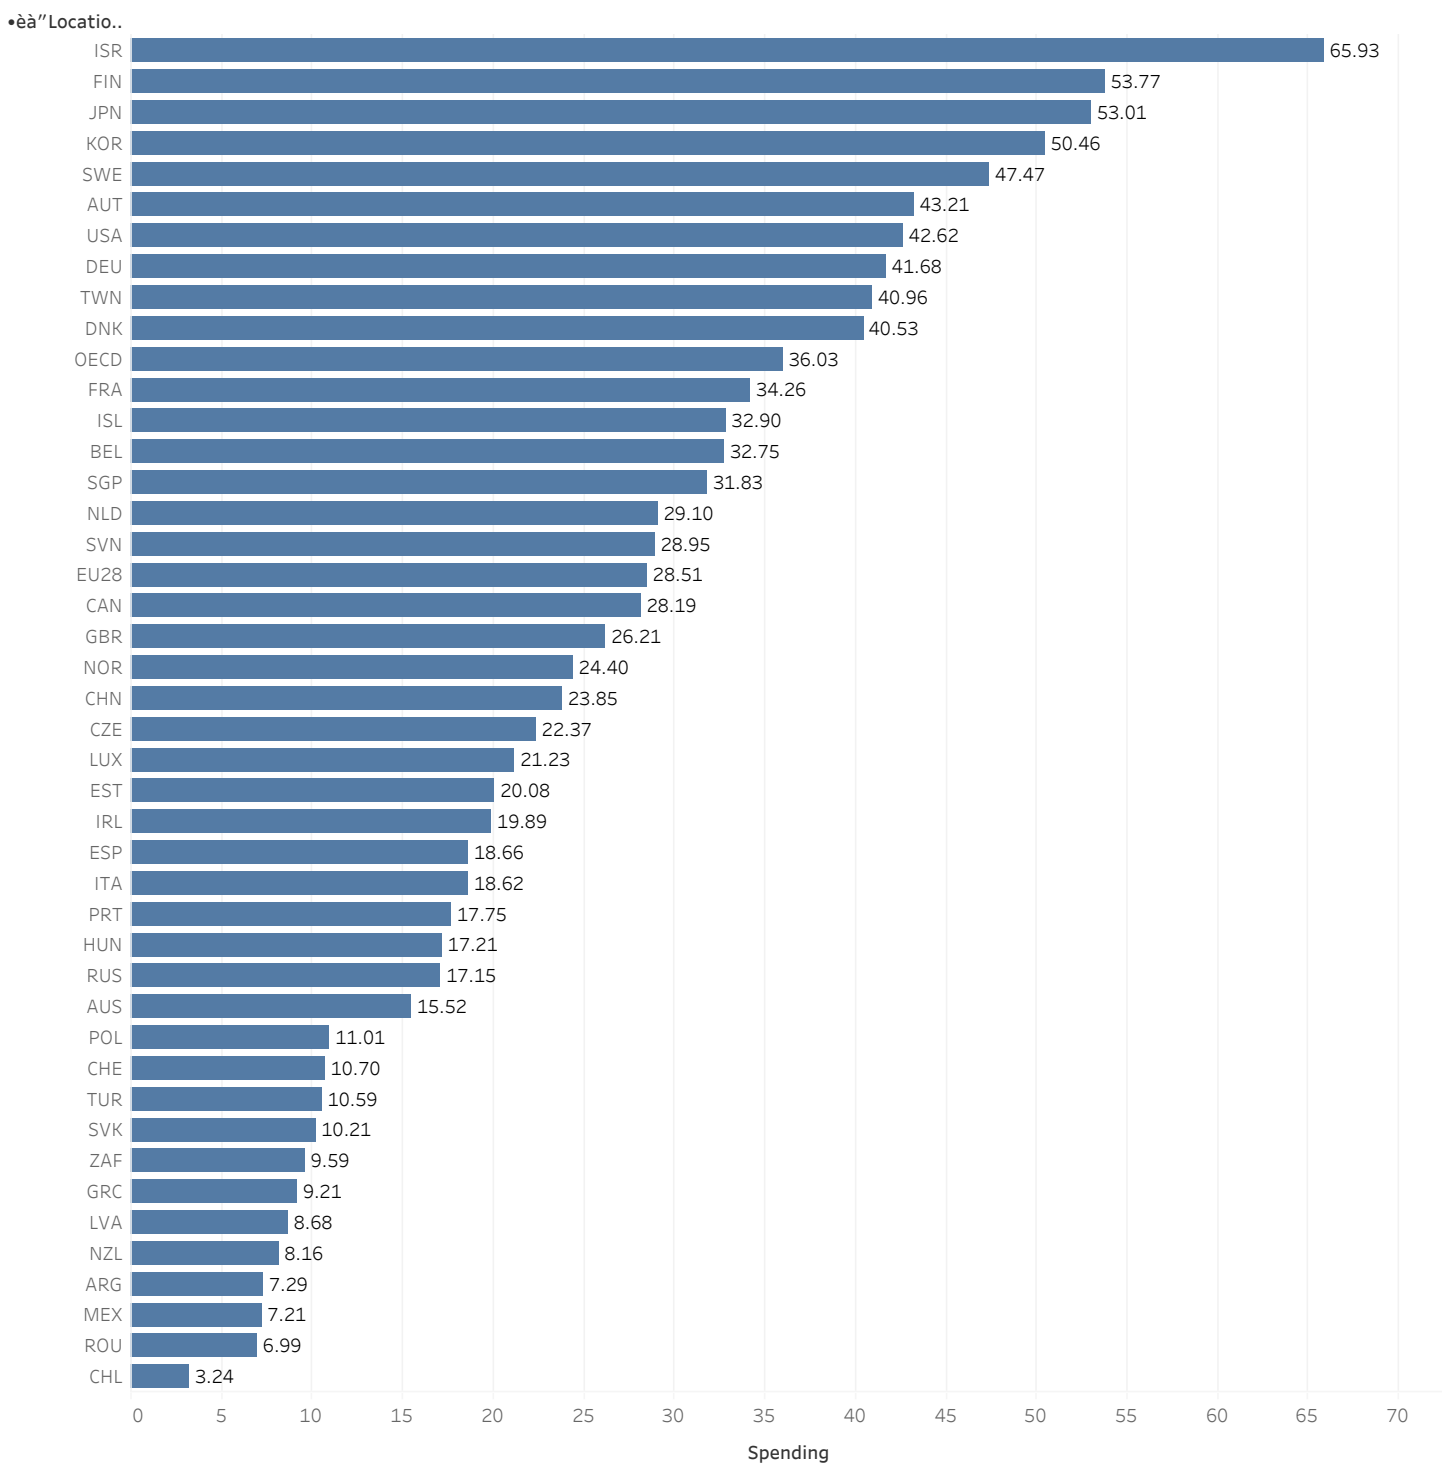

Gross Domestic Spending on R&D

Sum of Value for each "Location".